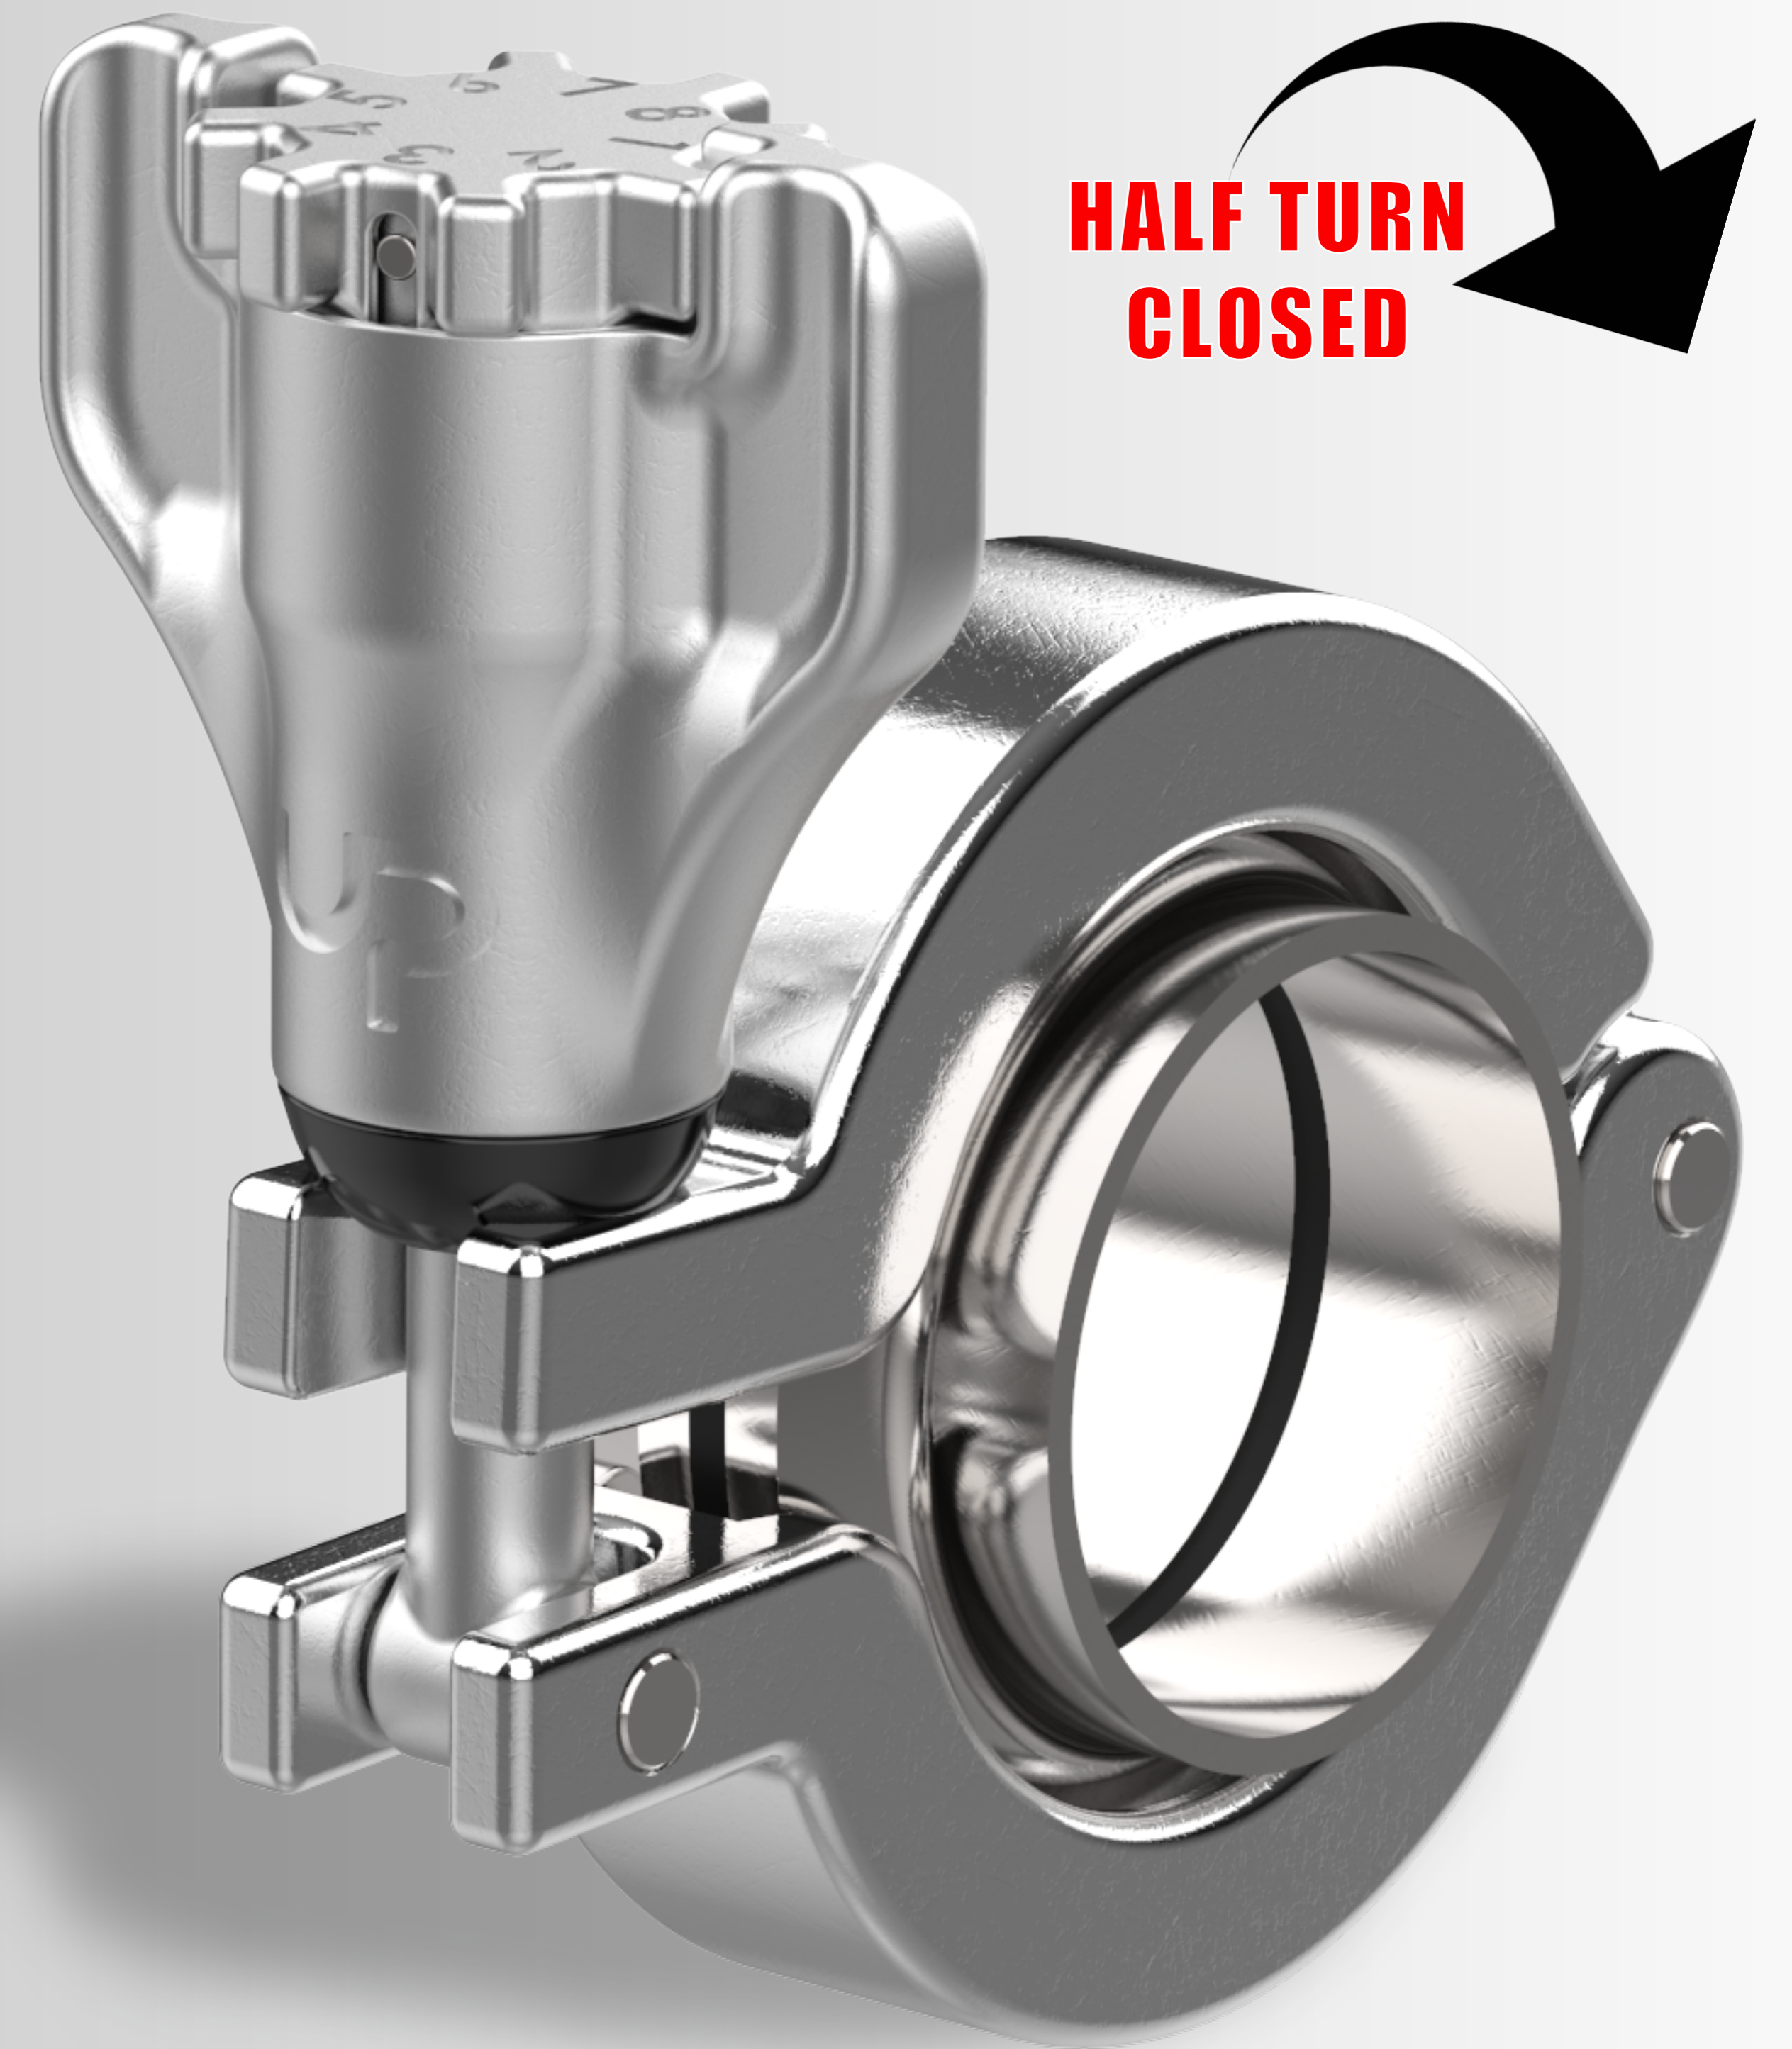

UP Eazy-Clamp®

Adjustable in service
(maintaining sterility)

Preset torque level

Ceramic Bottom
for Anti Galling

**ERGONOMIC DESIGN
DECREASES RSI**

The Eazy-Clamp® is available for all Single Pin (13LAH) clamps.